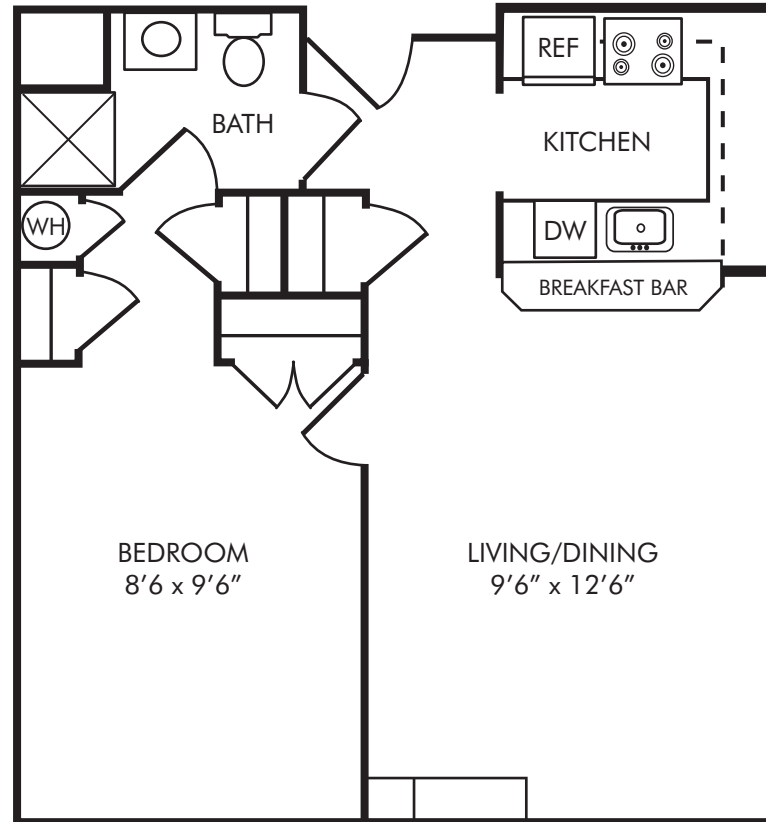

One Bedroom
One Bath

VILLAGE HOUSE

APARTMENTS

Total Square Feet – 600
All dimensions are approximate.

Location: _____

Monthly Rent: _____

Deposit: _____

Email villagehouse@hrehllc.com | www.humphreymanagement.com | phone (410) 795-0606 | TDD 711

**Two Bedroom
Two Bath**

VILLAGE HOUSE APARTMENTS

Total Square Feet – 850
All dimensions are approximate.

Location: _____

Monthly Rent: _____

Deposit: _____

Email villagehouse@hrehllc.com | www.humphreymanagement.com | phone (410) 795-0606 | TDD 711