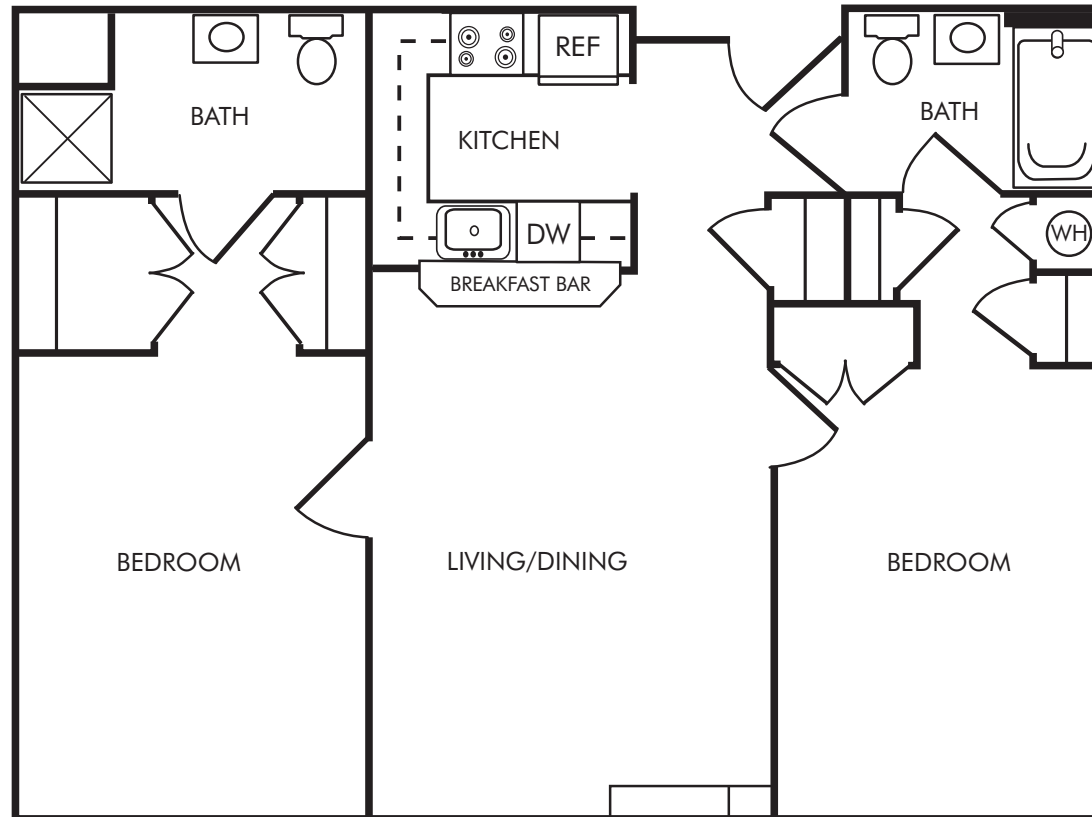

One Bedroom
One Bath

VILLAGE HOUSE

APARTMENTS

Total Square Feet – 600
All dimensions are approximate.

Location: _____

Monthly Rent: _____

Deposit: _____

Email villagehouse@hrehllc.com | www.humphreymanagement.com | phone (410) 795-0606 | TDD 711

**Two Bedroom
Two Bath**

VILLAGE HOUSE APARTMENTS

Total Square Feet – 850
All dimensions are approximate.

Location: _____

Monthly Rent: _____

Deposit: _____

Email villagehouse@hrehllc.com | www.humphreymanagement.com | phone (410) 795-0606 | TDD 711